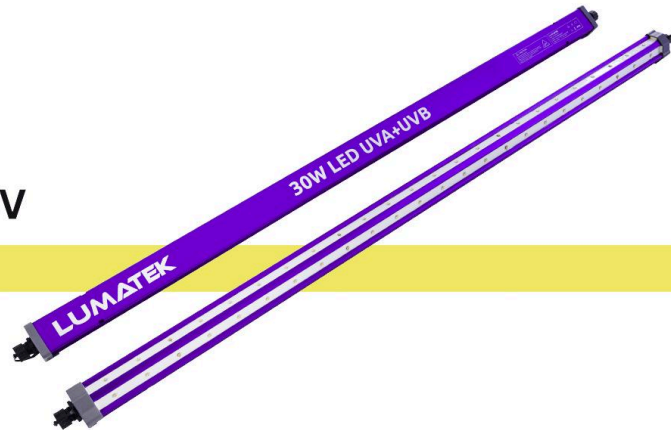

ZEUS LED RANGE 220-240V

Code	Product Description	MAP (B)
LUMLED027	Lumatek Zeus 1000W Pro Evo 3.1	B 41 040.00
LUMLED003	Lumatek Zeus 1000W Xtreme PPF0 CO2	B 40220.60
LUMLED009	Lumatek Zeus 1000W Pro	B 41349.30
LUMLED029	Lumatek Zeus 600W PRO 3.1	B 25522.20
LUMLED010	Lumatek Zeus 600W Pro 2.9	B 25522.20
LUMLED011	Lumatek Zeus 465W Pro 2.9	B 22360.60
LUMLED001	Lumatek Zeus 600W	B 25196.20
LUMLED007P	Lumatek Zeus 465W Pro	B 22726.80

ATS LED RANGE 220-240V

Code	Product Description	MAP (B)
LUMLED200	Lumatek Attis 200W	B 8566.50
LUMLED200P	Lumatek ATS200W Pro	B 9057.00
LUMLED300	Lumatek Attis 300W	B 12207.50
LUMLED300P	Lumatek ATS300W Pro	B 16256.80

INDOOR SUPPLEMENTAL LIGHT LED RANGE 220-240V

Code	Product Description	MAP (B)
LUMLED012	Lumatek 100W Full-Spectrum Individual Supplemental Light LED Bar	B 6581.50
LUMLED013	Lumatek UV Supplemental Light Bar	B 6535.90
LUMLED030	Lumatek 50W Far-Red LED	B 6368.80
LUMLED030	Lumatek 50W Far-Red LED Pack	B 7157.30
LUMLED032		
LUMLED033		